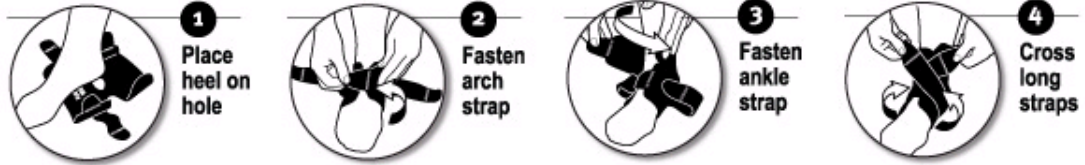

GREEN ADJUSTABLE ANKLE SUPPORT

APPLICATION INSTRUCTIONS

PRODUCT CARE: