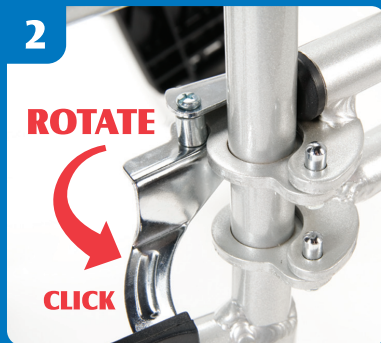

How to attach footrests: