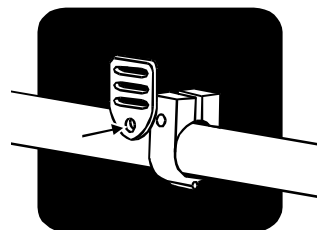

HINGED COLLARS

Attach Hinged Collars to chair frame. Attach Metal Attaching Clips or Cam Lock Buckles to Hinged Collars.