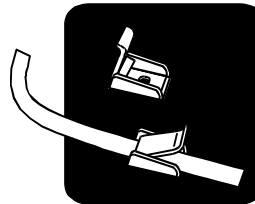

Attaching Hardware Information on page 50

HIP BELTS & CHEST STRAPS

*Parts included vary depending on which belt you have.
You may not have all parts shown here.*

METAL ATTACHING CLIPS

Depending on width of strap, thread strap as shown.

Metal Attaching Clip & 1" Or 1.5" Strap

Metal Attaching Clip & 2" Strap

CAM LOCK BUCKLES

Thread strap through buckle and push top down to hold strap in place.

SLIDING DOUBLE-D CLIPS

Use Sliding Double-D Clips to loop straps around chair frame.