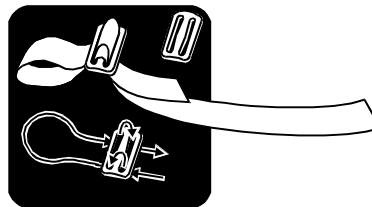

Metal Attaching Clip & 1" Or 1.5" Strap

Metal Attaching Clip & 2" Strap

CAM LOCK BUCKLES

Thread strap through buckle and push top down to hold strap in place.

SLIDING DOUBLE-D CLIPS

Use Sliding Double-D Clips to loop straps around chair frame.