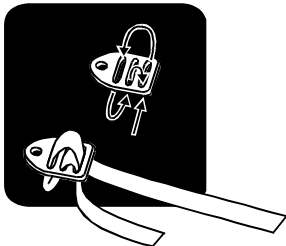

- Choose a belt and choose the same size attaching hardware
- Give both part numbers when ordering

Belt Bulk Pack, 20 Pieces	Attaching Hardware Bulk Pack, 20 Sets
1" Straps, 4.25"L x 1.75"H Pads . . .61000	1" Metal Clips63101
1" Straps, 5.25"L x 1.75"H Pads . . .61100	1" Cam Locks63102
1" Straps, 6.25"L x 1.75"H Pads . . .61200	1" Metal Clips & Hinged Collars . .63104
	1" Cam Locks & Hinged Collars . .63105
1.5" Straps, 5.25"L x 2.25"H Pads .62000	1.5" Metal Clips63111
1.5" Straps, 7.25"L x 2.25"H Pads .62100	1.5" Cam Locks63112
1.5" Straps, 9.25"L x 2.5"H Pads . . .62200	1.5" Metal Clips & Hinged Collars .63114
	1.5" Cam Locks & Hinged Collars .63115
2" Straps, 9.25"L x 3"H Pads64000	2" Metal Clips63121
2" Straps, 11.25"L x 3"H Pads64100	2" Cam Locks63122
	2" Metal Clips & Hinged Collars . .63124
	2" Cam Locks & Hinged Collars . .63125

Attaching Hardware Information on page 50

HIP BELTS & CHEST STRAPS

*Parts included vary depending on which belt you have.
You may not have all parts shown here.*

METAL ATTACHING CLIPS

Depending on width of strap, thread strap as shown.

Metal Attaching Clip & 1" Or 1.5" Strap

Metal Attaching Clip & 2" Strap

CAM LOCK BUCKLES

Thread strap through buckle and push top down to hold strap in place.

SLIDING DOUBLE-D CLIPS

Use Sliding Double-D Clips to loop straps around chair frame.