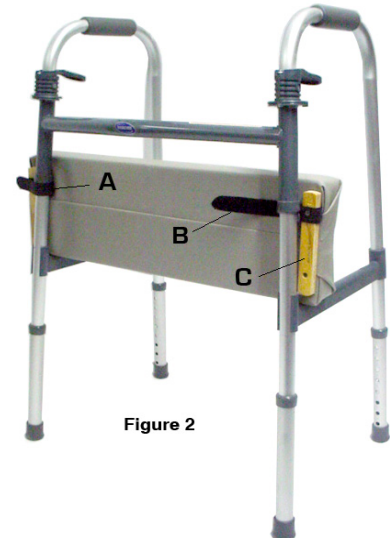

81095 Walker Rest Seat US Pat. D45711

Figure 1

**Fig. 1:
Sitting Position**

Place seat bottom with wood stops (C) on the horizontal side bars. Attach the hook and loop fastener straps A & B around the bar and secure the Walker Rest Seat to the walker.

Figure 2

**Fig. 2:
Walking Position**

Lift the Walker Rest Seat with the bottom facing forward. Attach the hook and loop fastener straps A & B to the front upright posts to store it out of the way.