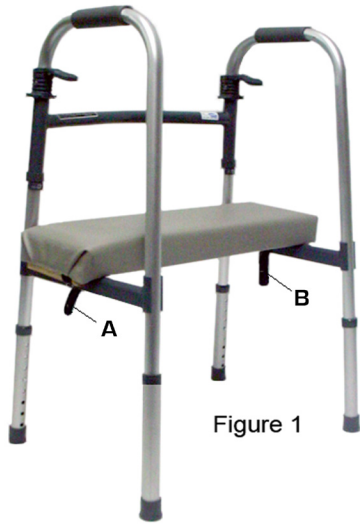

81095 Walker Rest Seat US Pat. D45711

Figure 1

**Fig. 1:
Sitting Position**

Place seat bottom with wood stops (C) on the horizontal side bars. Attach the hook and loop fastener straps A & B around the bar and secure the Walker Rest Seat to the walker.

Figure 2

**Fig. 2:
Walking Position**

Lift the Walker Rest Seat with the bottom facing forward. Attach the hook and loop fastener straps A & B to the front upright posts to store it out of the way.