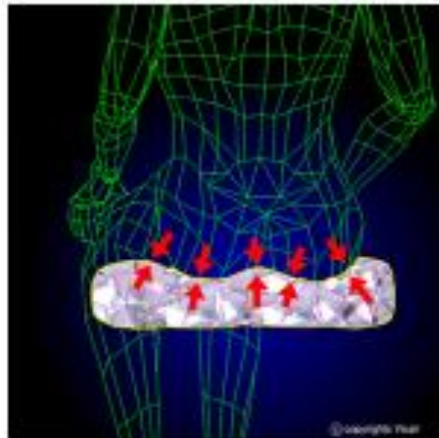

VICAIR TECHNOLOGY

THE FUTURE OF AIR

Add or remove "Comfort Cells" as needed from the individual chambers to customize the cushion to fit each user's needs.

The result is a dynamic but stable adaptation to the body's contour with a high level of pressure and shear relief.

MAIN ADVANTAGES

- High Performance Pressure Distribution
- Stable Positioning
- Ultra Light Weight
- Low Maintenance
- Easy Adjustability
- No Bladders or Pumps