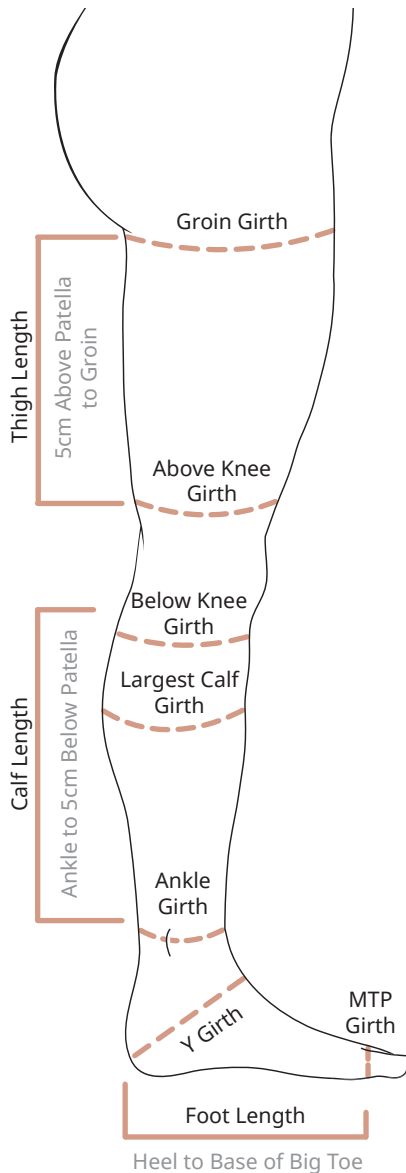

LOWER EXTREMITY SIZING FORM

To order, please use the ReadyWrap Lower Extremity Order Form

New

New

New

ReadyWrap Thigh		Length		Girths	
Item Code	Item Desc.	Thigh	Above Knee	Groin	
RW-LE-EG-S25	Average, Small	up to 25 cm	38 – 48 cm	48 – 63 cm	
RW-LE-EG-M25	Average, Medium	up to 25 cm	45 – 58 cm	58 – 73 cm	
RW-LE-EG-L25	Average, Large	up to 25 cm	52 – 68 cm	68 – 83 cm	
RW-LE-EG-XL25	Average, X-Large	up to 25 cm	59 – 78 cm	78 – 93 cm	
RW-LE-EG-XXL25	Average, XX-Large	up to 25 cm	66 – 88 cm	88 – 103 cm	
RW-LE-EG-S30	Tall, Small	up to 30 cm	38 – 48 cm	48 – 63 cm	
RW-LE-EG-M30	Tall, Medium	up to 30 cm	45 – 58 cm	58 – 73 cm	
RW-LE-EG-L30	Tall, Large	up to 30 cm	52 – 68 cm	68 – 83 cm	
RW-LE-EG-XL30	Tall, X-Large	up to 30 cm	59 – 78 cm	78 – 93 cm	
RW-LE-EG-XXL30	Tall, XX-Large	up to 30 cm	66 – 88 cm	88 – 103 cm	

ReadyWrap Knee		Girths	
Item Code	Item Desc.	Below Knee	Above Knee
RW-LE-DE-S	Small	28 – 38 cm	38 – 48 cm
RW-LE-DE-M	Medium	33 – 43 cm	45 – 58 cm
RW-LE-DE-L	Large	38 – 48 cm	52 – 68 cm
RW-LE-DE-XL	X-Large	43 – 58 cm	59 – 78 cm
RW-LE-DE-XXL	XX-Large	53 – 68 cm	66 – 88 cm

ReadyWrap Calf		Length		Girths	
Item Code	Item Desc.	Calf	Ankle	Calf	
RW-LE-BD-S30	Average, Small	up to 30 cm	18 – 23 cm	28 – 38 cm	
RW-LE-BD-M30	Average, Medium	up to 30 cm	20 – 28 cm	33 – 43 cm	
RW-LE-BD-L30	Average, Large	up to 30 cm	25 – 33 cm	38 – 48 cm	
RW-LE-BD-XL30	Average, X-Large	up to 30 cm	30 – 38 cm	43 – 58 cm	
RW-LE-BD-XXL30	Average, XX-Large	up to 30 cm	35 – 43 cm	53 – 68 cm	
RW-LE-BD-S35	Tall, Small	up to 35 cm	18 – 23 cm	28 – 38 cm	
RW-LE-BD-M35	Tall, Medium	up to 35 cm	20 – 28 cm	33 – 43 cm	
RW-LE-BD-L35	Tall, Large	up to 35 cm	25 – 33 cm	38 – 48 cm	
RW-LE-BD-XL35	Tall, X-Large	up to 35 cm	30 – 38 cm	43 – 58 cm	
RW-LE-BD-XXL35	Tall, XX-Large	up to 35 cm	35 – 43 cm	53 – 68 cm	