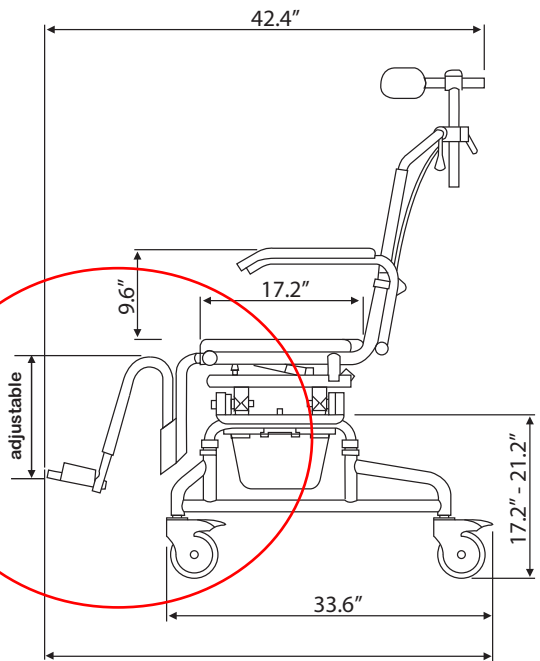

# SB2T TubBuddy Tilt

For transfers over bathtubs

The SB2T bath transfer system from Showerbuddy is also designed to allow a user to be safely transferred by a caregiver over the bathtub, but with the addition of a tilt. The SB2T offers a significant reduction in costs, no need for costly bathroom remodeling.

While eliminating unnecessary transfers, the SB2T with a tilt function allows for pressure relief and alleviates caregiver strain by allowing the user to slide over the bathtub without having to lift their legs.

The SB2T TubBuddy Tilt can roll straight over most toilets and can also be used as a commode chair.

SB2T transfers over a bathtub in tilt mode without lifting the users legs

For non standard height bathtub refer to accessories RBE24 or TBE24