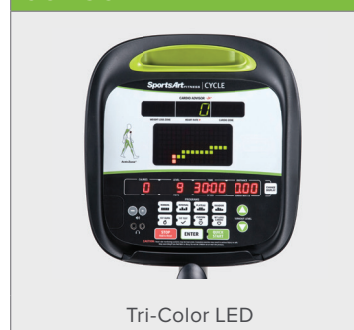

C535R

RECUMBENT CYCLE

SportsArt cycles are self-generating, no outside power source required. Users will enjoy the built-in wireless Polar® HR receiver and multiple language options (English, Spanish and French).

KEY FEATURES

- **ComfortDri™** vented padded seat back allows for airflow throughout the workout and is molded to provide ultimate support
- **Adjustable seat back** provides extra comfort for any exercise position
- **Convenient seat adjustment handles** are easy to reach while exercising
- **Oversized pedals** feature quick strap adjustment for easy customization
- **Unique step-through design** allows easy access

TECHNICAL DETAILS

Unit Weight	172 lbs / 78 kg
Dimensions (LxWxH)	66.5 x 26 x 50.4 in / 169 x 66 x 128 cm
Resistance	40 Levels
Max User Weight	400 lbs / 181.4 kg
Power Requirements	Self-powered
Plug Requirements	N/A
Readouts	Heart Rate, Cardio Zone, Weight Loss Zone, ActivZone, Calories, Level, Time, Distance, RPM, METs, Speed, Watts
Workout Programs	Manual, Random, Interval (1-1, 1-2, 2-2), Plateau, Fatburn, Fit Test, HRC (WT Loss, Cardio, Custom HR)
Features	CSAFE port Headphone jack with built-in volume control (x2) USB port for device charging (x2) Cardio advisor displays Adjustable seat back Wireless heart rate
Optional Features	iPod & iPhone 30-pin connector SA Well+™ workout tracking function MYE 900Mhz semi-integrated receiver 3-speed fan

WARRANTY

Type	Light Commercial ≤ 4 hrs/day
Frame	Lifetime
Parts	5 Years*
Wear Items	5 Years*
Labor	3 Years*
High Wear Items	90 days, no labor

CONSOLE

SPECIAL FEATURES