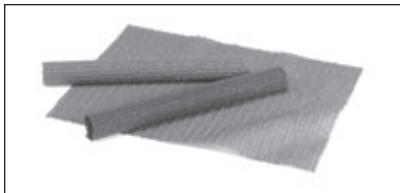

Optional Items

Gripper Mat

Non-slip rubber mats increase traction and prevent slipping.