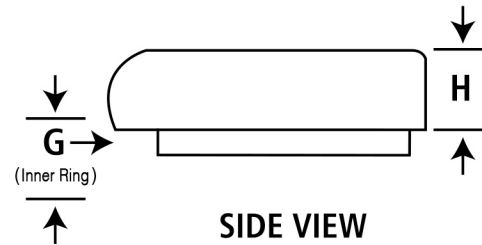

# Elevated Toilet Seat Dimensions Chart

LOCK-ON TOILET SEAT, 725753101

**BOTTOM VIEW**

**SIDE VIEW**

Item #	Description	A		B		C		D		E		F		G		H	
		Inches	CM	Inches	CM	Inches	CM	Inches	CM	Inches	CM	Inches	CM	Inches	CM	Inches	CM
725753101	Lock-On Toilet Seat	9 <sup>1</sup> / <sub>4</sub>	23.5	7 <sup>1</sup> / <sub>2</sub>	19.1	-	-	8 <sup>1</sup> / <sub>2</sub>	21.6	16 <sup>1</sup> / <sub>2</sub>	41.9	15	38.1	2 <sup>3</sup> / <sub>4</sub>	7.0	5	12.7

Line drawing is a general representation and may not actually portray the shape of this specific toilet seat. Please refer to photo and dimensions chart for specific information on this model to determine compatibility of elevated toilet seat with your existing toilet seat bowl.