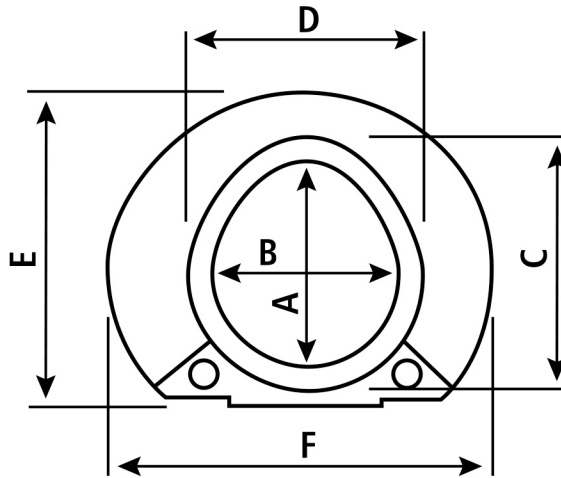

# Elevated Toilet Seat Dimensions Chart

LOCK-ON TOILET SEAT, 725753101

**BOTTOM VIEW**

**SIDE VIEW**

Item #	Description	A		B		C		D		E		F		G		H	
		Inches	CM	Inches	CM	Inches	CM	Inches	CM	Inches	CM	Inches	CM	Inches	CM	Inches	CM
725753101	Lock-On Toilet Seat	9 <sup>1</sup> / <sub>4</sub>	23.5	7 <sup>1</sup> / <sub>2</sub>	19.1	-	-	8 <sup>1</sup> / <sub>2</sub>	21.6	16 <sup>1</sup> / <sub>2</sub>	41.9	15	38.1	2 <sup>3</sup> / <sub>4</sub>	7.0	5	12.7

Line drawing is a general representation and may not actually portray the shape of this specific toilet seat. Please refer to photo and dimensions chart for specific information on this model to determine compatibility of elevated toilet seat with your existing toilet seat bowl.