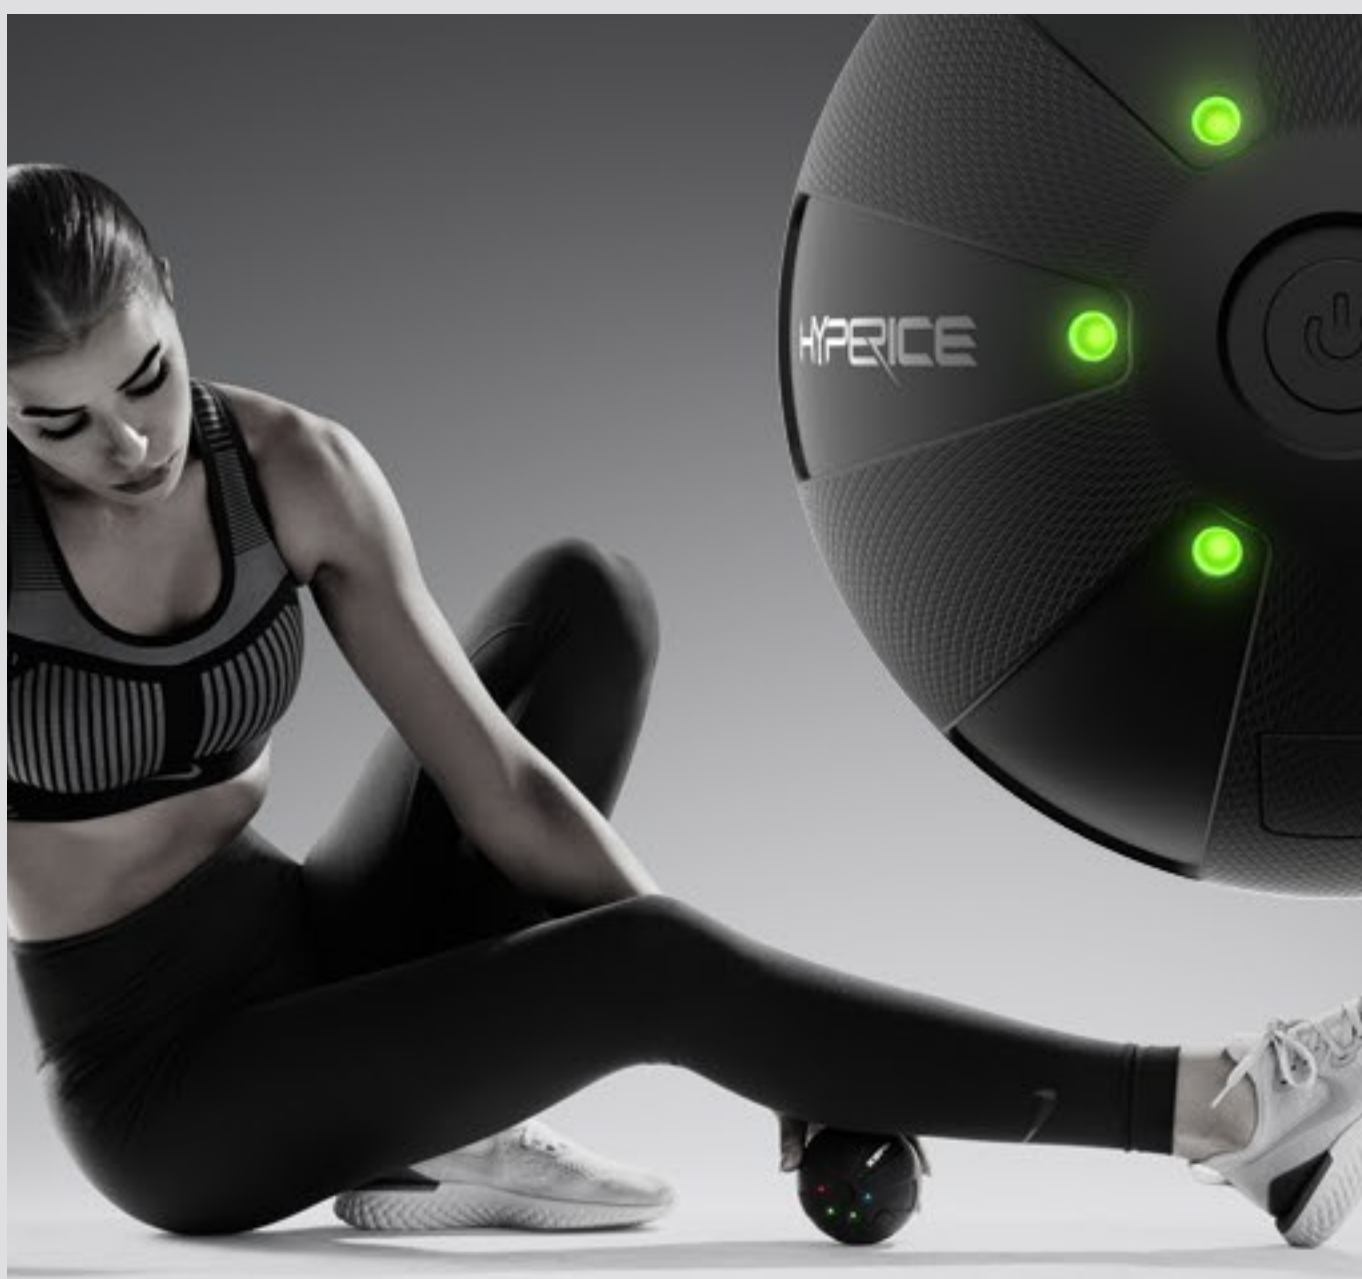

HYPERICE

Welcome the Hypersphere Mini to the Hyperice family. It comes equipped with 3 levels of therapeutic high-intensity vibration settings. Designed to give those who are on-the-go increased mobility and relief from sore muscles.

[SHOP NOW](#)

Compact, great for travel and on-the-go.

Work

Car

Home

Travel