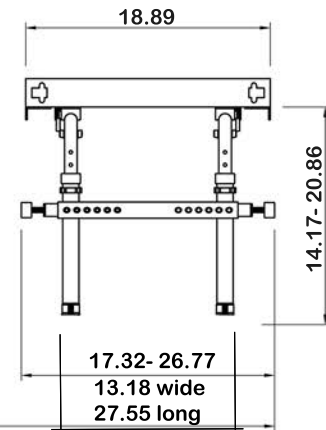

For non standard height bathtubs
refer to accessories RBE24 or TBE24

SB2T

Dimensions : Inches

For non standard height bathtubs
refer to accessories RBE24 or TBE24