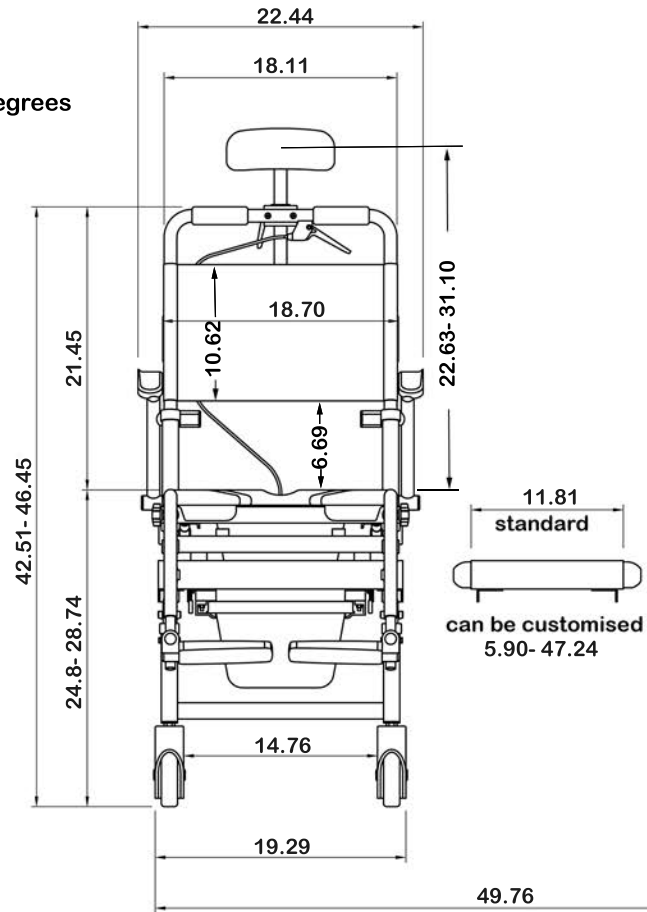

For non standard height bathtubs
refer to accessories RBE24 or TBE24

SB2T

Dimensions : Inches

For non standard height bathtubs
refer to accessories RBE24 or TBE24