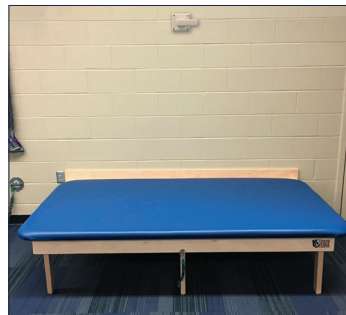

STANDARD UPHOLSTERY CHOICES:

☐ Royal Blue	☐ American Beauty
☐ Imperial Blue	☐ Lark
☐ Blue Ridge	☐ Burgundy
☐ Deep Violet	☐ Dove
☐ Forest	☐ Charcoal
☐ Black	☐ Mocha
☐ Mandarin Orange	☐ Putty