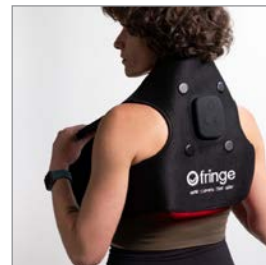

### FRINGE RED LIGHT WRAP

Harness the power of red and infrared light wavelengths to deliver targeted cellular healing, along with potential pain and inflammation reduction.

#### Key Features:

- 360 red & near infrared LED light chips
- Wireless & EMF free for use anywhere
- Use for 20 minutes/day, with convenient built in timer
- Save, effective, and science-backed

SKU	Item Name	Specifications
7028556	Small Wrap	16.9 in. x 9 in.
7028557	Extra Long Wrap	31.5 in. x 6.5 in.
7028558	Knee, Foot, Ankle	26 in. x 15 in.
7028559	Neck, Shoulder	54 in. x 15.5 in.
7028560	Hand, Wrist, Elbow	20 in. x 13 in.