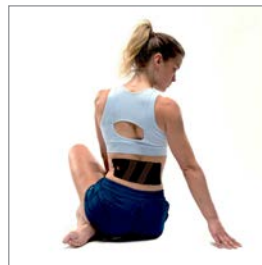

## KT TAPE PRO WIDE

KT Tape Pro Wide provides unparalleled support for larger muscle groups such as the lower back during intense workouts. Crafted with a 100% synthetic kinesiology tape and reinforced adhesive, it offers stability and pain relief, maintaining its place through numerous sessions. Featuring a reinforced elastic core for enhanced support, ensuring comfort and flexibility.

### Key Features:

- Double the width of standard KT Tape Pro and KT Tape products
- Durable, breathable 100% synthetic fabric
- Formulated to remain in place for 4-7 days
- Hypoallergenic, Latex-Free, Natural Rubber-Free