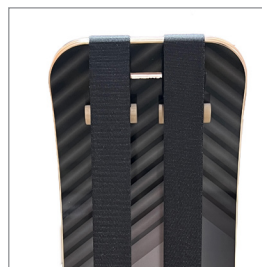

SLACKBOARD PRO

Elevate therapy training with the GIBBON SLACKBOARD PRO. This balance trainer boosts everyday function, minimizes injury risks, and enhances overall fitness. Its safe, low-profile design suits any setting, and its portability offers versatile use indoors or outdoors. Engaging and fun, it ensures sessions stay fresh and challenging. Supports users up to 400 pounds.

Key Features:

- Durable - built from premium, sustainable maple
- Safe - the low-profile design keeps you low to the ground
- Portable - use it in the training room, outdoors, or on the go
- Fun - never-ending freestyle for balancing, jumping, or workouts