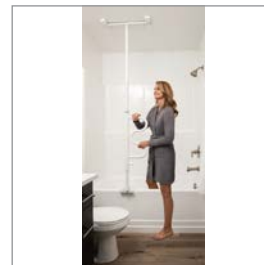

BATH & TOILETING

BATHTUB SECURITY POLE AND CURVE GRAB BAR

The Strader Bathtub Security Pole offers the reassurance needed to stand and move confidently, eliminating the fear of falling or losing balance while getting in and out of the bathtub. Its robust construction and ergonomic design make it an essential companion for anyone seeking an added layer of security in the bathroom. With the Curve Grab Bar and user-friendly features, this tool is committed to prevent accidents in one of the most accident-prone areas in the home.

Key Features:

- 3 products-in-1 – grab bar for transferring in and out of the shower, used for stability while showering, and can be rotated to assist in getting on and off the toilet
- Clamps to 3"-7" edge of most bathtubs, and tension mounts to the ceiling without screwing or drilling
- Fits 7' – 9' ceilings
- 360° Rotating grab bar locks into

SKU	Item Name	Specifications
7027485	Bathtub Security Pole and Curve Grab Bar	Fits Bathtub Heights: 13-21 inches

Scan to view product online