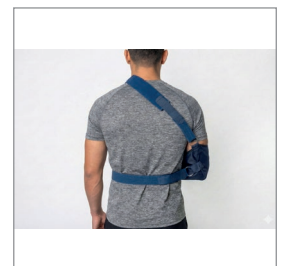

## DELUXE SHOULDER IMMOBILIZER

The Sammons Preston Deluxe Shoulder Immobilizer is an effective tool for limiting shoulder movement. The waist strap and padded shoulder strap keep the user comfortable while the extra-deep pocket improves arm positioning. This immobilizer is ideal for use during rehabilitation and recovery and is comfortable for prolonged wear.

### Key Features:

- Arm and shoulder stabilizer with padded shoulder strap
- Extra-deep pocket for improved arm positioning
- Ergonomic design contours to hand and arm
- Adjustable Straps for Better Fit