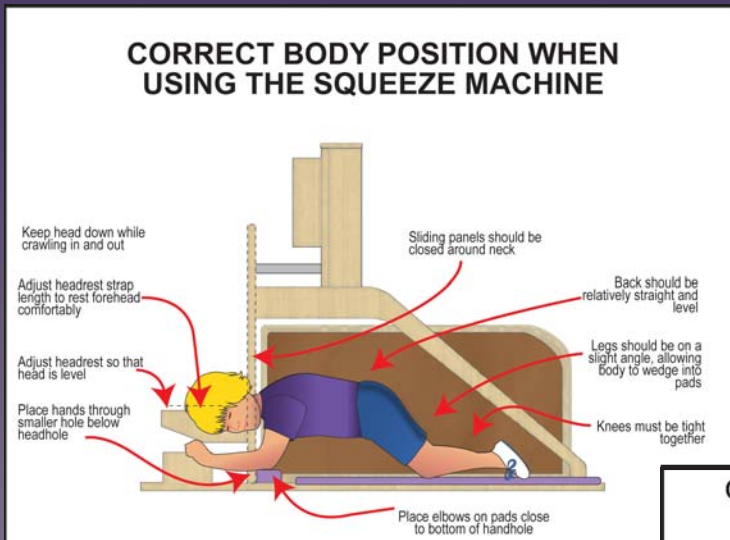

Squeeze Machine

Safety:

- The pressure regulator is locked and has recommended settings that help limit the amount of squeeze.
- The squeezing action is fully powered by air with no electricity.
- Located on the control panel is a safety stop button, which will cease all pressure and pads will open up.
- The compressor has a preset pop off safety valve to avoid any unsafe use.

Easy to Maintain:

- Compressor
  - All Squeeze machines come with a compressor that is oil free and has pneumatic controls, which require little to no maintenance. Periodically the condensation will need to be drained.
- Pads
  - The pads are made of naugahyde vinyl that is wipe-able and easy to clean.
- Head Strap
  - The head strap can be removed for hand washing and air drying.