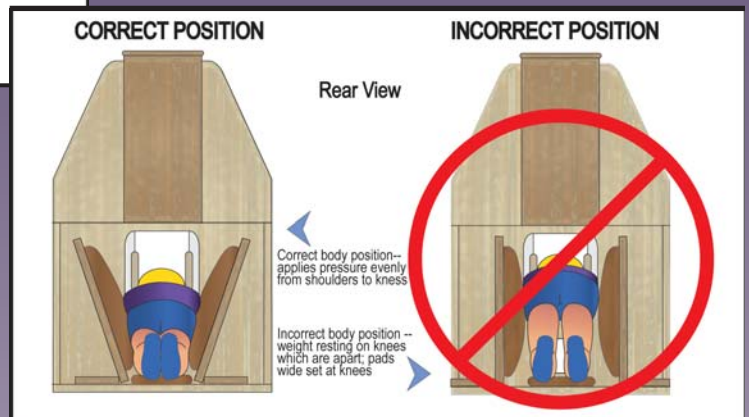

Squeeze Machine
0815-76-461 (pg. 958)